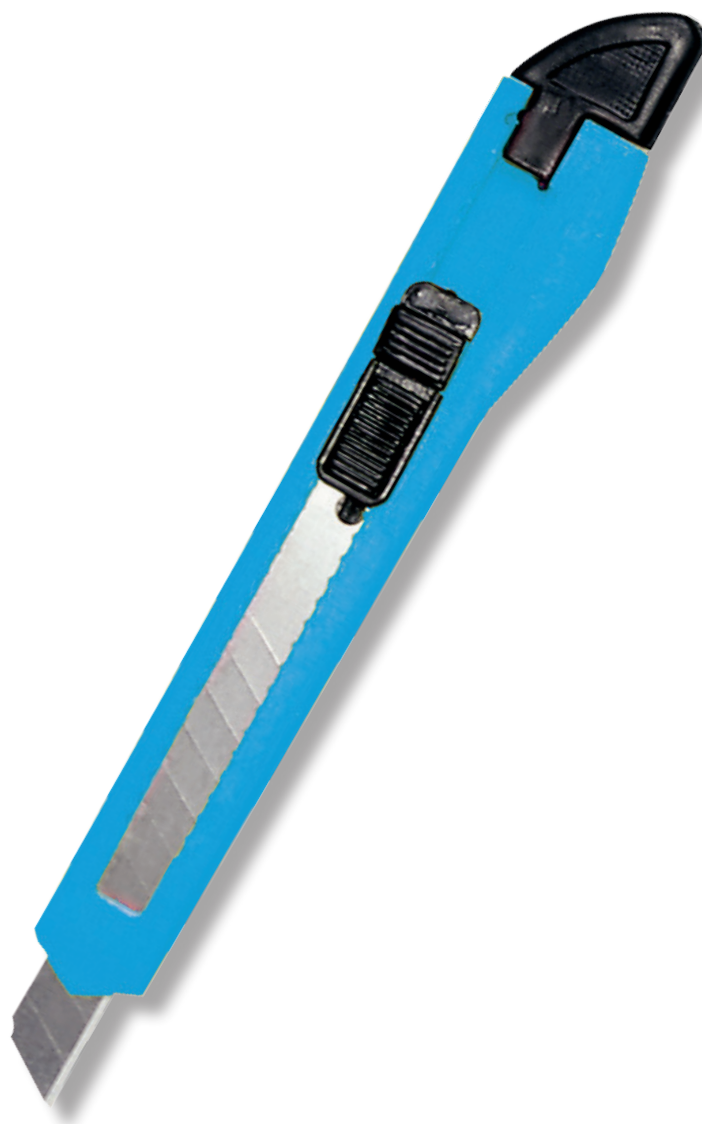

GENERAL PURPOSE TOOLS

RETRACTABLE KNIFE

PRODUCT FEATURES

CODE	BLADE [MM]	LENGTH [MM]		
30009H	9	130	x	100/1000