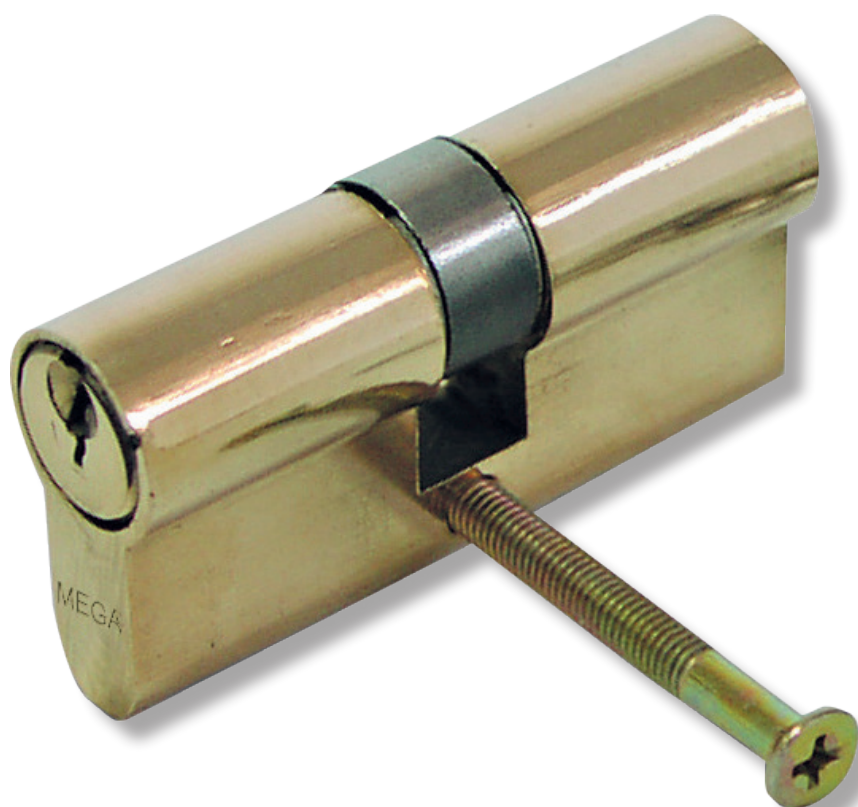

PRODUCT FEATURES

Brass. Symmetric. 3 keys.

CODE	SIZE [MM]		
24662	62	-	12/120
24662K	62	x	12/120