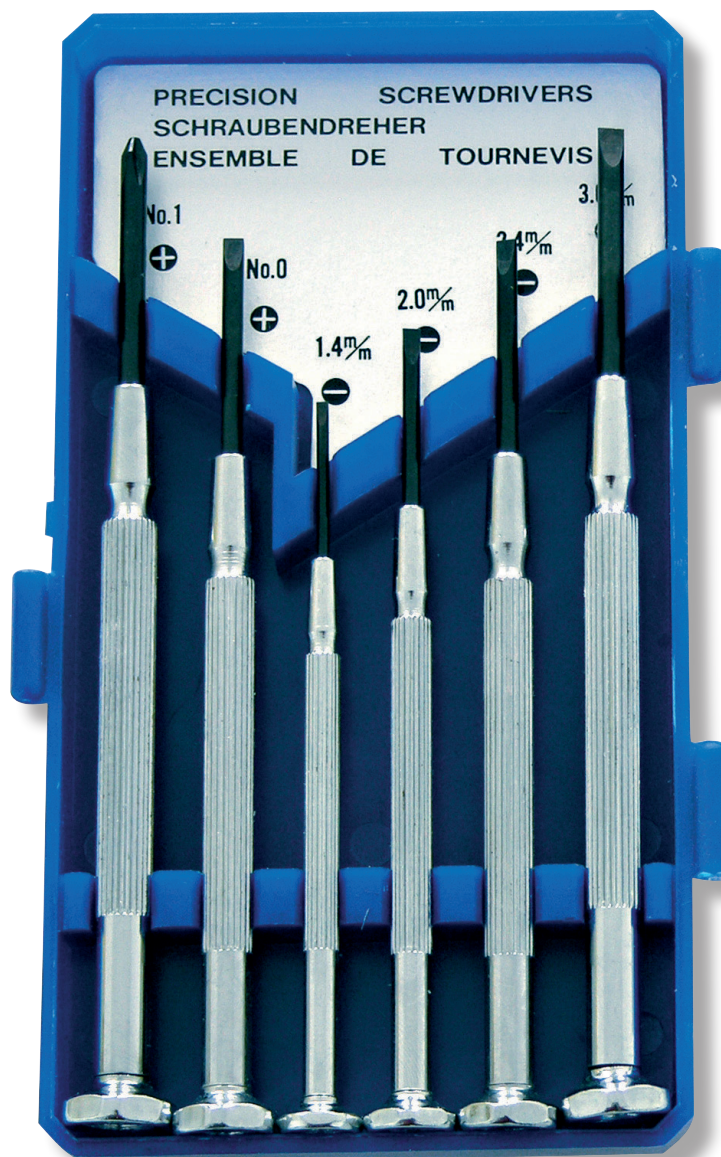

### 6 PCS JEWELLER'S SCREWDRIVER SET

#### PRODUCT FEATURES

The set includes: ⊕ PH0, 1 ⊖ 1.4, 1.8, 2.4, 3.0 mm.  
Delivered in a plastic case.

CrV

CODE	QUANTITY [PCS]		
10206	6	x	20/100